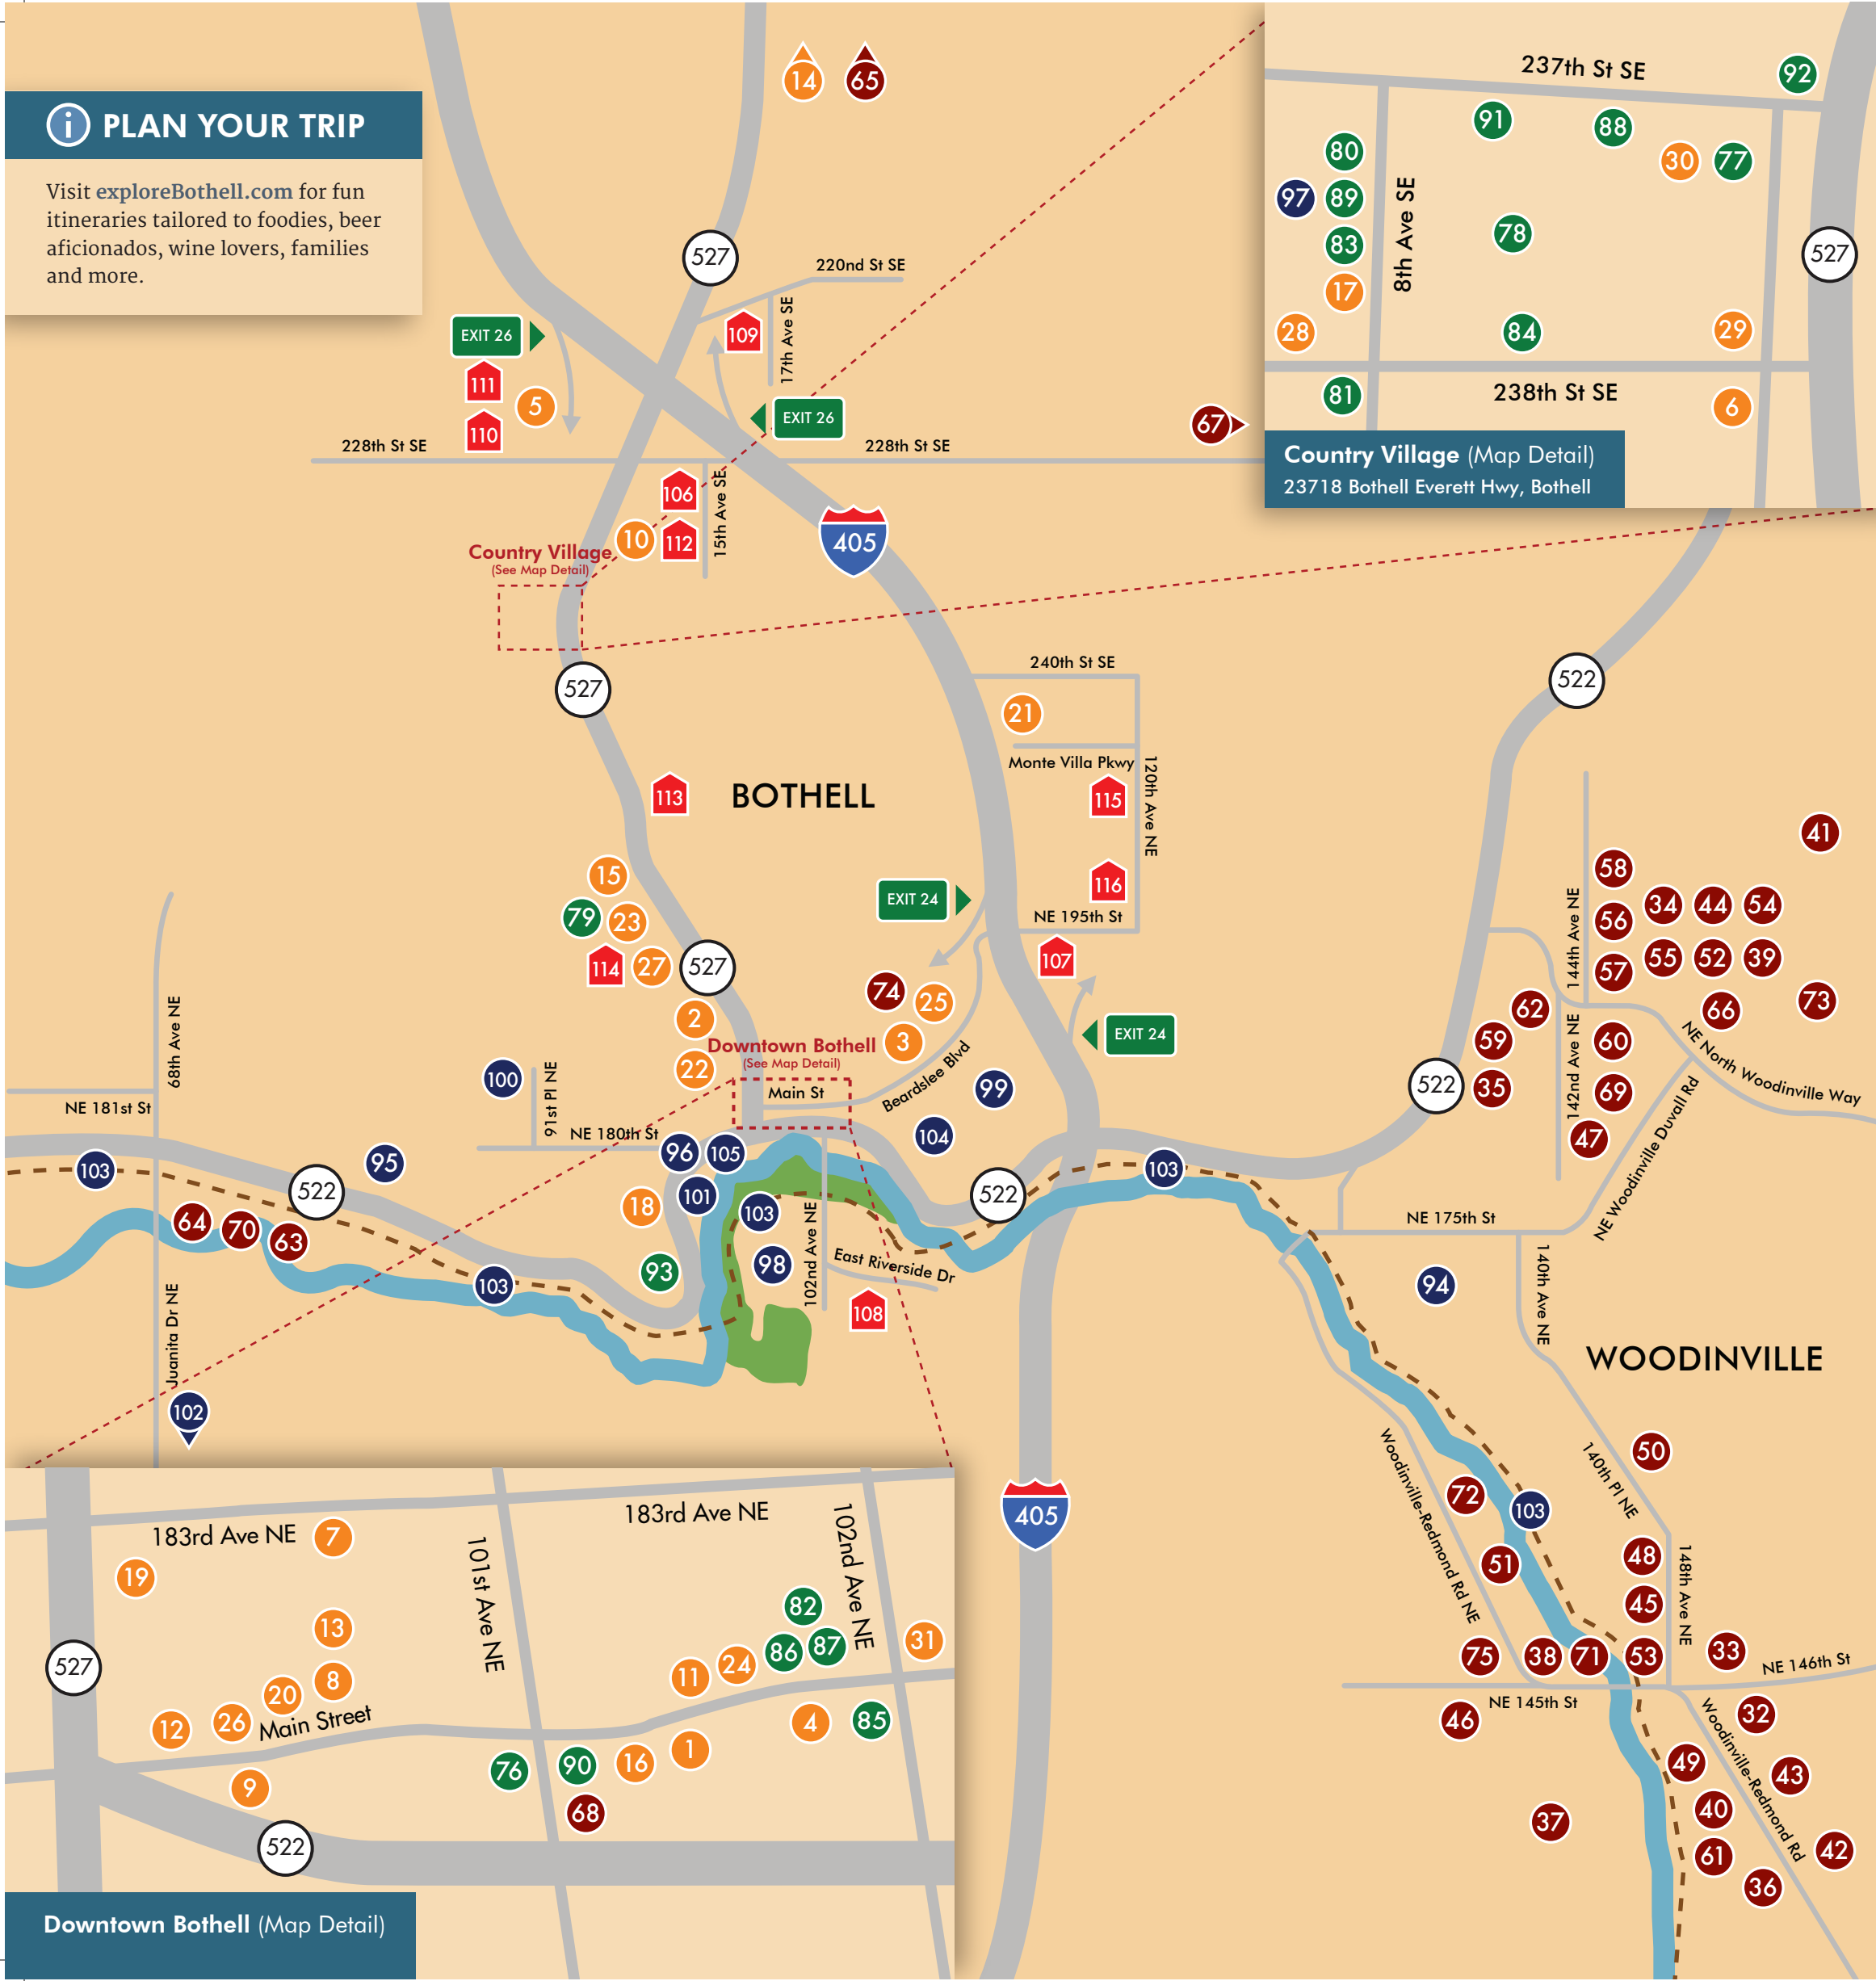

**115. Red Lion Hotel and Suites**

3850 Monte Villa Pkwy, Bothell  
(425) 398-9700  
redlion.com/bothell

**116. Residence Inn by Marriott, Bothell**

11920 NE 195th St, Bothell, (425) 485-3030  
marriott.com

## PLAN YOUR TRIP

Visit [exploreBothell.com](http://exploreBothell.com) for fun itineraries tailored to foodies, beer aficionados, wine lovers, families and more.