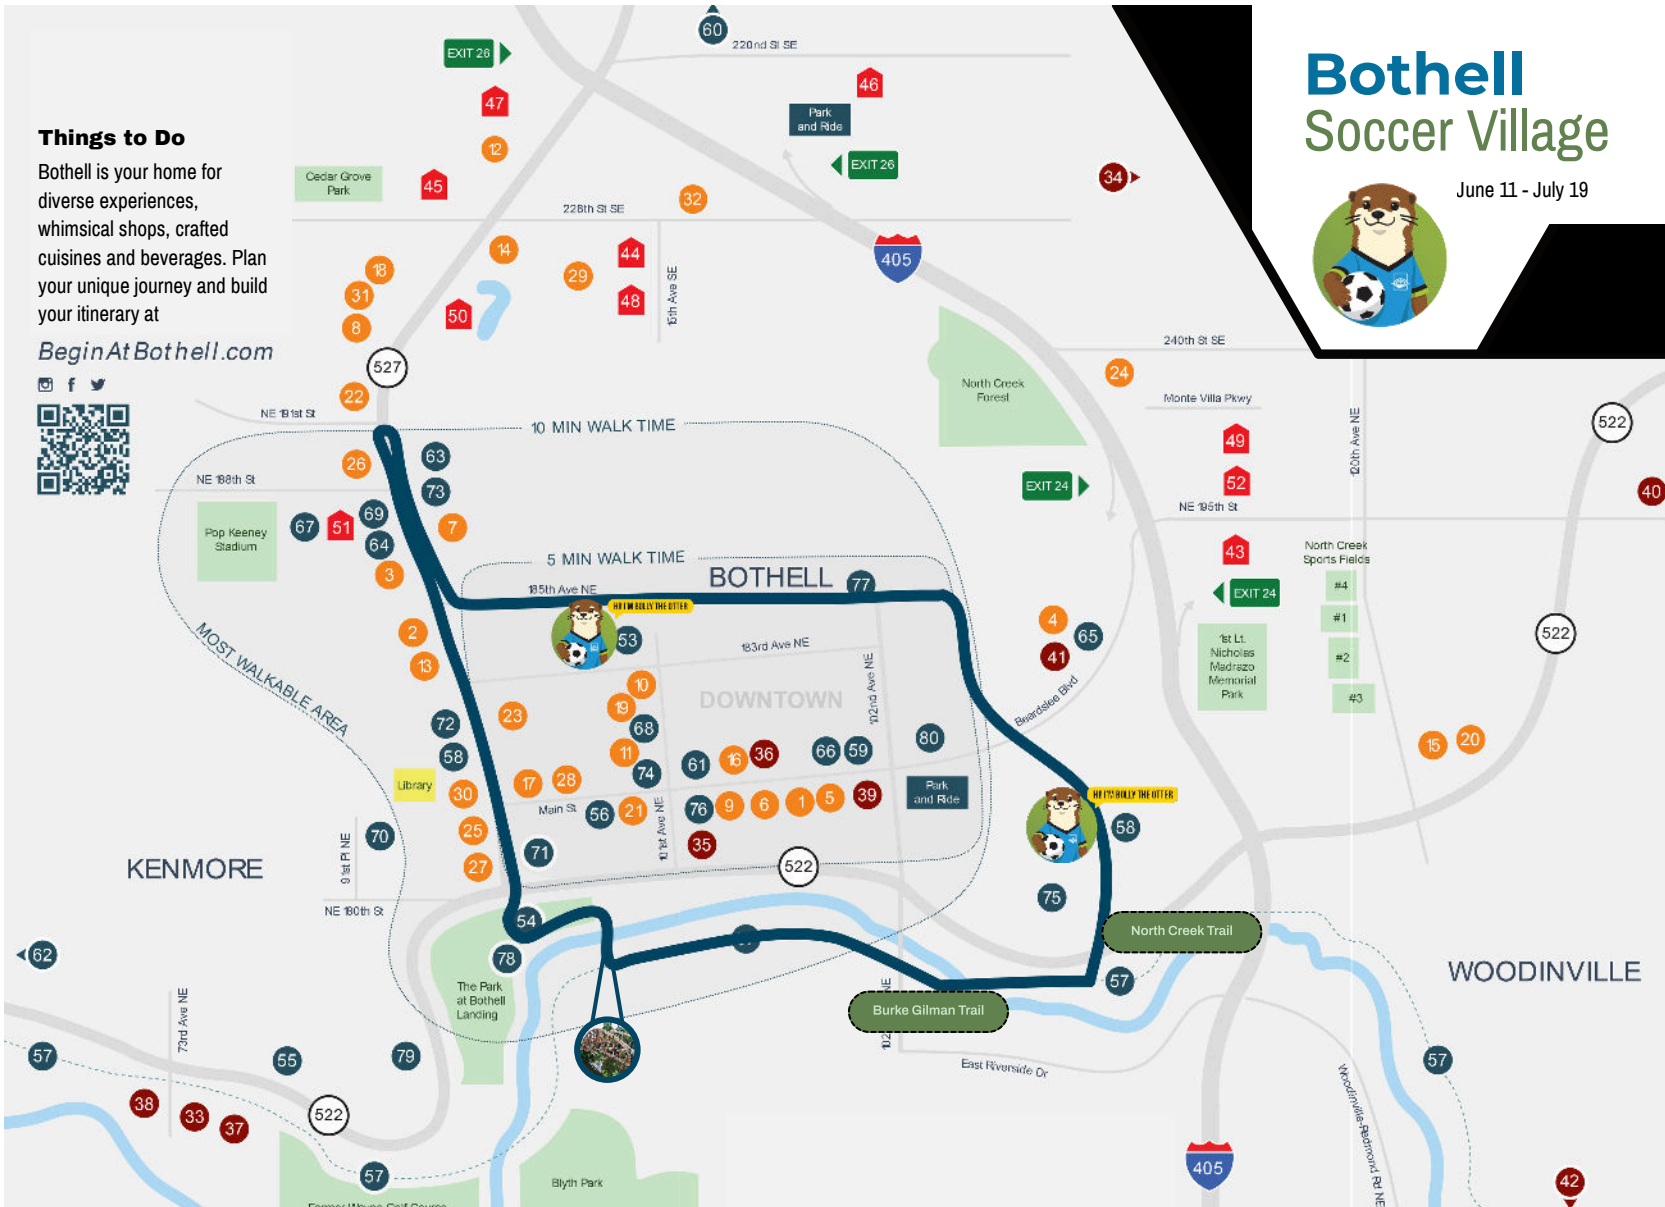

Things to Do

Bothell is your home for diverse experiences, whimsical shops, crafted cuisines and beverages. Plan your unique journey and build your itinerary at

BeginAtBothell.com

Bothell Soccer Village

June 11 - July 19

Soccer is all around

Welcome to Downtown Bothell!

Whether you're here for a day or a lifetime, Bothell is everyone's hometown. This summer, we're bringing the global vibe as Downtown Bothell becomes your Soccer Village for the FIFA World Cup TM, with shops, public spaces, and places to watch the games for all.

Hub areas

53

Bothell City Hall
Info & start

58

UW Bothell Cascadia College Campus
Public watch parties

Follow Bolly through the Bothell Soccer Village and experience the welcoming world of the Bothell community. The pitch is your playground to feel at home and you can go to the hub areas to connect to community watch parties at the Activities and Recreation Center at the campus (58) or get more information and free watch passes at Bothell City Hall (53).

Connect the dots along the Bothell Soccer Village Loop and see if you can find all the surprise art and Bolly appearances.

Dine

1. Alexa's Cafe and Catering
10115 Main St, 425-402-1754

2. Amaro Bistro
18333 Bothell Way NE #105, 425-485-2300