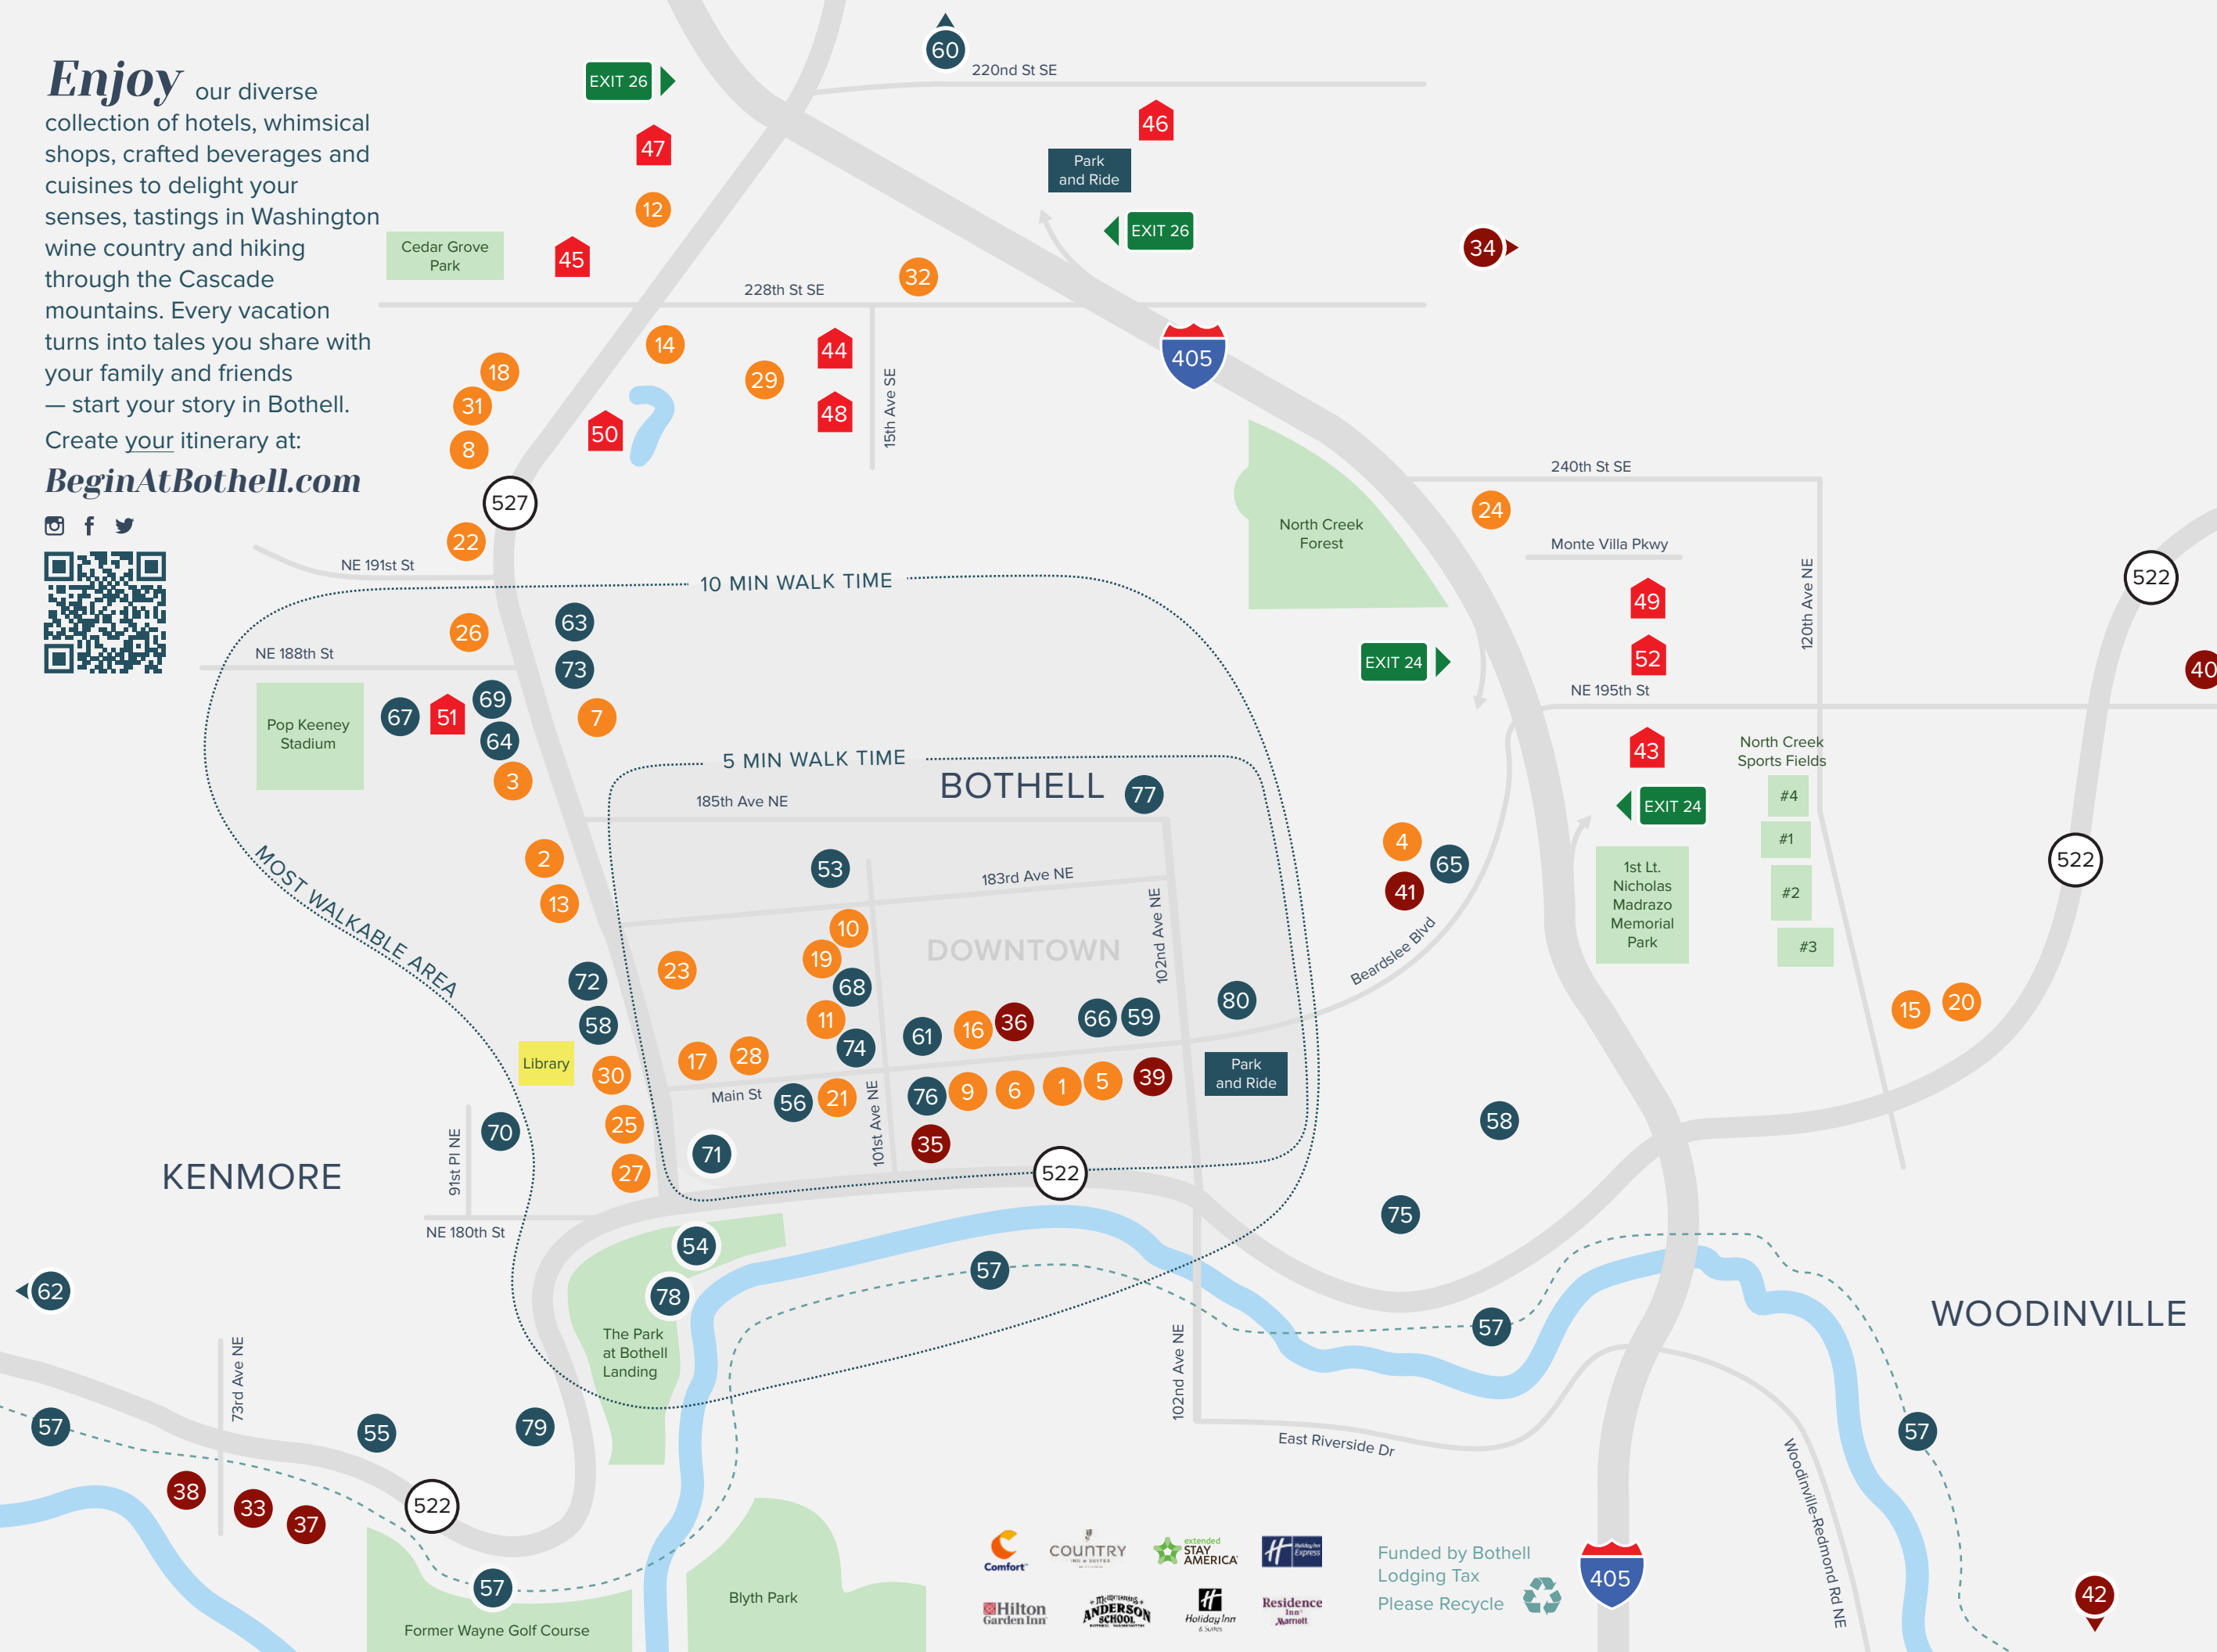

**78. WhatsUp Stand Up
Paddle & Surf**
9919 NE 180th St, 425-417-8637

79. Yakima Fruit Market
17321 Bothell Way NE, 425-486-6888

80. Zulu's Board Game Cafe
10234 Main St, 425-818-8122

Annual Events

**Bothell Block Party
and BrewFest**

**Bothell Tree Lighting
Festival and Market**

Fourth of July Parade

Summer Nights

Wine, Beer & Spirits Walk

[More info: beginatbothell.com/events/](https://beginatbothell.com/events/)

Begin at Bothell

Your guide to uncovering the hidden gems and magical stories of Washington state. Centrally located in the Seattle metropolitan area, but still amidst the lush greenery of Washington, Bothell is just the beginning of your next adventure.

Create your itinerary at:

BeginAtBothell.com

- 1. Alexa's Cafe and Catering**
10115 Main St, 425-402-1754
- 2. Amaro Bistro**
18333 Bothell Way NE #105, 425-485-2300
- 3. Bay Leaf Bar & Grill**
18505 Bothell Way NE #105 425-949-7555
- 4. Beardslee Public House**
19116 Beardslee Blvd., 425-286-1001
- 5. The Bine Beer and Food**
10127 Main St, 425-908-7464
- 6. The Bison on Main**
10111 Main Street, 425-398-0111
- 7. Caffe Ladro**
18610 Bothell Way NE, 425-415-1202
- 8. Carolina Smoke BBQ**
24118 Bothell Everett Hwy, 425-949-8672
- 9. Chantane Thai**
10107 Main St, 425-398-7300
- 10. The Cottage**
10029 NE 183rd St, 425-286-6332
- 11. Countryside Donut House**
10032 Main St, 425-485-4530
- 12. Crystal Creek Cafe**
22620 Bothell Everett Hwy, 425-486-7781
- 13. Daily Grind**
18333 Bothell Way NE, Suite 103
425-419-4257
- 14. Grazie Restaurant**
23207 Bothell-Everett Hwy, 425-402-9600
- 15. Greek Pita Bothell**
18404 120th Ave N, 425-481-6810
- 16. Hana Sushi**
10114 Main Street, 425-489-1963
- 17. Hillcrest Bakery**
10010 Main St, 425-486-5292
- 18. Ivar's Seafood Bar**
24016 Bothell Everett Hwy, Ste. 400,
425-892-8807
- 19. Julio's Mexican Restaurant**
10023 NE 183rd St, 425-485-1769
- 20. Modoo Banjeom**
18404 120th Ave NE, #105, 425-375-2926